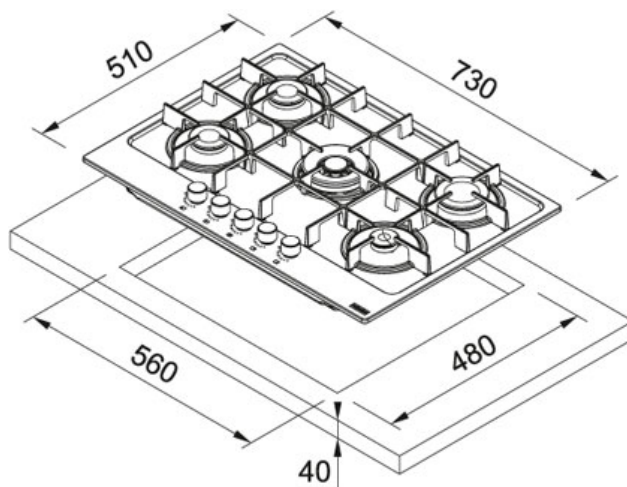

Inox satinat | 106.0554.320

FAMILY : **Plite** | INSTALLATION TYPE : **Incorporabil** | SERIE : **Maris** | PRODUCT LINE : **Maris** | MODEL : **FHMA 755 4G DC XS C** | FINISH : **Inox satinat**

DATE TEHNICE

Type	INDEPENDENT-GAS-HOB
Numar arzatoare	5
Tip butoane	SMART
Gratare	Fonta
Putere (W)	Semi Rapid - 2x1750W Rapid - 3000W Auxiliar - 1000W Dubla coroana - 3300W
Tensiune	220-240V
Latime	730,00 mm
Adancime	510,00 mm